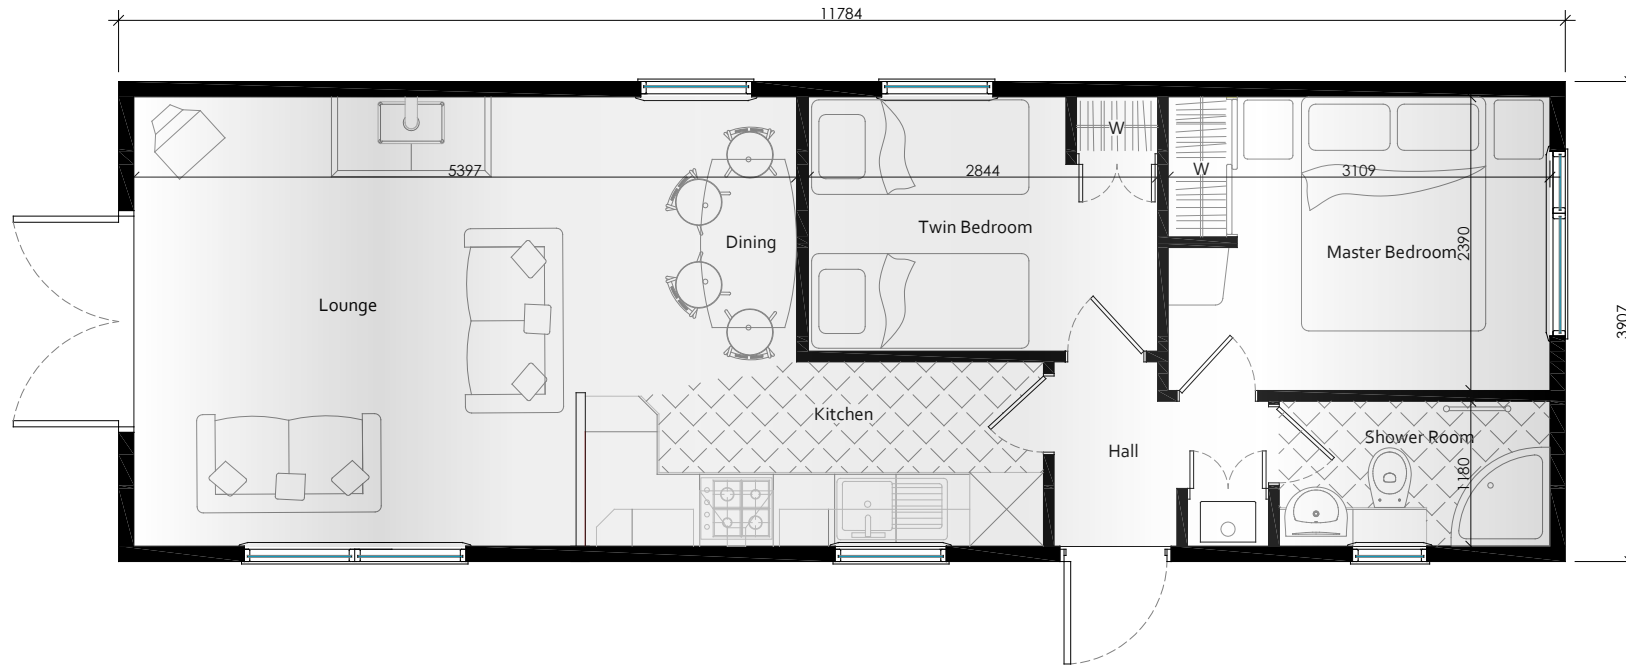

The Tay

2 bedroom, 4/6 person

Lounge/Dining -	5.39m x 3.66m	(17'7" x 11'9")
Kitchen -	3.80m x 1.50m	(12'5" x 4'9")
Master Bedroom -	3.10m x 2.39m	(10'2" x 7'8")
Twin Bedroom -	2.84m x 2.07m	(9'3" x 6'8")
Shower Room -	2.20m x 1.18m	(7'2" x 3'8")
Total Area -	42.21sqm	454 sq ft